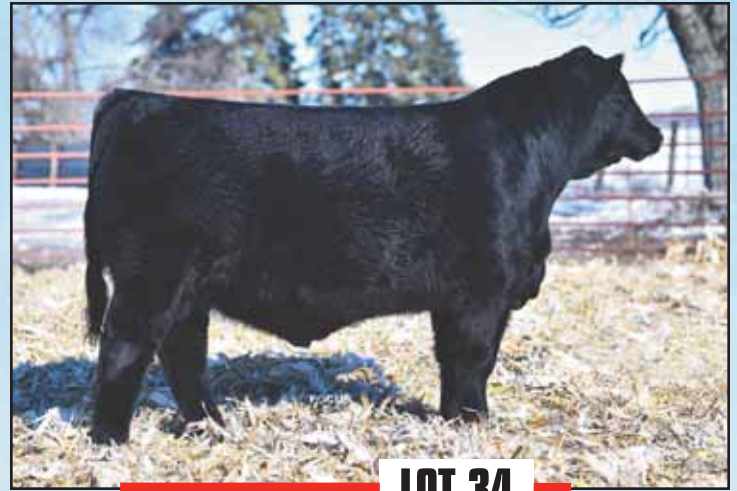

The Broker cattle are impressive in terms of performance and fleshing ability. This bull is deep bodied, deep sided and with him comes extra weight. His performance is certainly an asset and the females he produces certainly would be too. His dam is an eleven-year-old Open Bar daughter that still appears that she can be around for several more years. A very consistent and a very good producer year in and year out.

OHL
HANDS DOWN 1193H **34**

03.30.2020 \ Polled \ Black \ ID: 1193
50% Simmental & 50% Angus Bull

BW
94 lbs.

WW
816 lbs.

PROFIT

SIRE: EC SUPER BOWL 115F (ASA 3509363)

DSFF COUNTESS 4D

RSKY 8029 HOSS 7573

DAM: FBF Y-HOSS 082Y (AAA 17209927)

FBF DIXIE ERICA 705R

Another real beef bull to maximize performance in your calf crops. He was born the end of March and weaning off at over 800 pounds you could say that he done good! No matter what breed you have he will make you money.