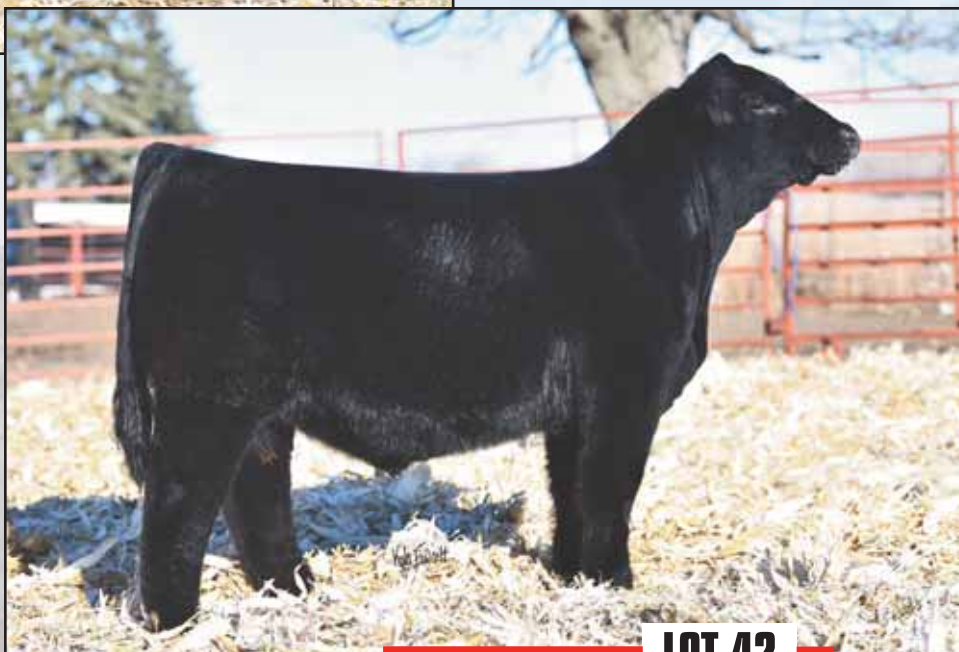

LOT 42

OHL
HOT DEAL 8219H **41**

04.16.2020 \ Polled \ Black \ ID: 8219
25% Simmental & 75% Angus Bull

BW
82 lbs.

WW
636 lbs.

MR HOC BROKER
D M MEMORY 678

SIRE: OHL FLASH 6140F (ASA 3647662)

OHL REVELATION 0187B
CHERRY KNOLL LVS DORENE 1503

DAM: OHL FIRST KISS 8219 (AAA 19590490)

OHL
HERE & NOW 8257H **42**

04.30.2020 \ Polled \ Black \ ID: 8257
25% Sim & 75% Angus Bull

BW
84 lbs.

WW
624 lbs.

MR HOC BROKER
D M MEMORY 678

SIRE: OHL FLASH 6140F (ASA 3647662)

COLBURN PRIMO 5153
LAZY H BAR FOREVER LADY 971

DAM: LAZY H BAR FOREVER LADY 864 (AAA19175899)

Even though they are a little younger, the Flash calves have been nothing more than impressive all year, both bulls and heifers. We really could not have asked for more out of our first calf heifers that were mated to him. This bull is stout hipped and big topped and so smooth shouldered. There is no question as to whether or not this bull will go out and produce those stout made feeders and replacement heifers that are built for the long haul ... easy fleshing and longevity. Another one of those bulls we would love to keep if we had more cows.

We understand that a couple of these Flash bulls might be a little younger but when they are built like these are, you have to let them reproduce. A year ago we were as excited as we ever have been to calve out our first calf heifers and this bull is one of the reasons for it. He is really good and really cool.