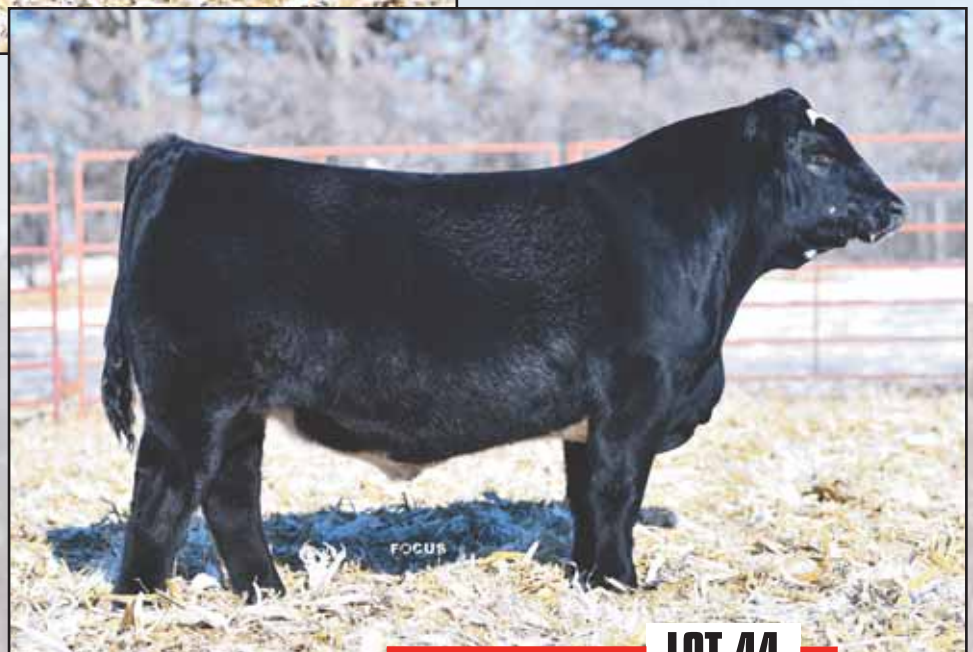

LOT 44

OHL
HIT ME HARD 8259H **43**

05.02.2020 \ Polled \ Black \ ID: 8259
25% Simmental & 75% Angus Bull

BW
88 lbs.

WW
583 lbs.

SIRE: OHL FLASH 6140F (ASA 3647662)
MR HOC BROKER
D M MEMORY 678

DAM: LAZY H BAR FOREVER LADY 8113 (AAA 19175864)
EXAR BLUE CHIP 1877B
LAZY H BAR FOREVER LADY 025

We know, why in the world would we try to offer a May bull in February? Simple answer. He is really good. We believe in this bull and the way he is mated 110%. He has performance and maternal and is built for the long haul. All he needs is a really good set of cows to breed on.

OHL
MR EFFECTIVE 8H **44**

03.10.2020 \ Polled \ BWF \ ID: 8279
ASA Reg.# 3697730 \ 37.5% Simmental & 62.5% Angus Bull

BW
78 lbs.

WW
804 lbs.

SIRE: SCHIEFELBEIN EFFECTIVE 61
CAR EFFICIENT 534
FROSTY ANSWER 3979

DAM: GONSIOR FRANNIE F25 (ASA 3697730)
ELM-MOUND/GS LD D340
RS&T T18 UPRISING A144

This bull is a performance machine out of a first calf heifer. We would not hesitate to use him on heifers. He is good headed, extremely good shouldered and is built the way a calving ease bull should be. Along with that, he has plenty of body and is easy fleshing. Buy with confidence.